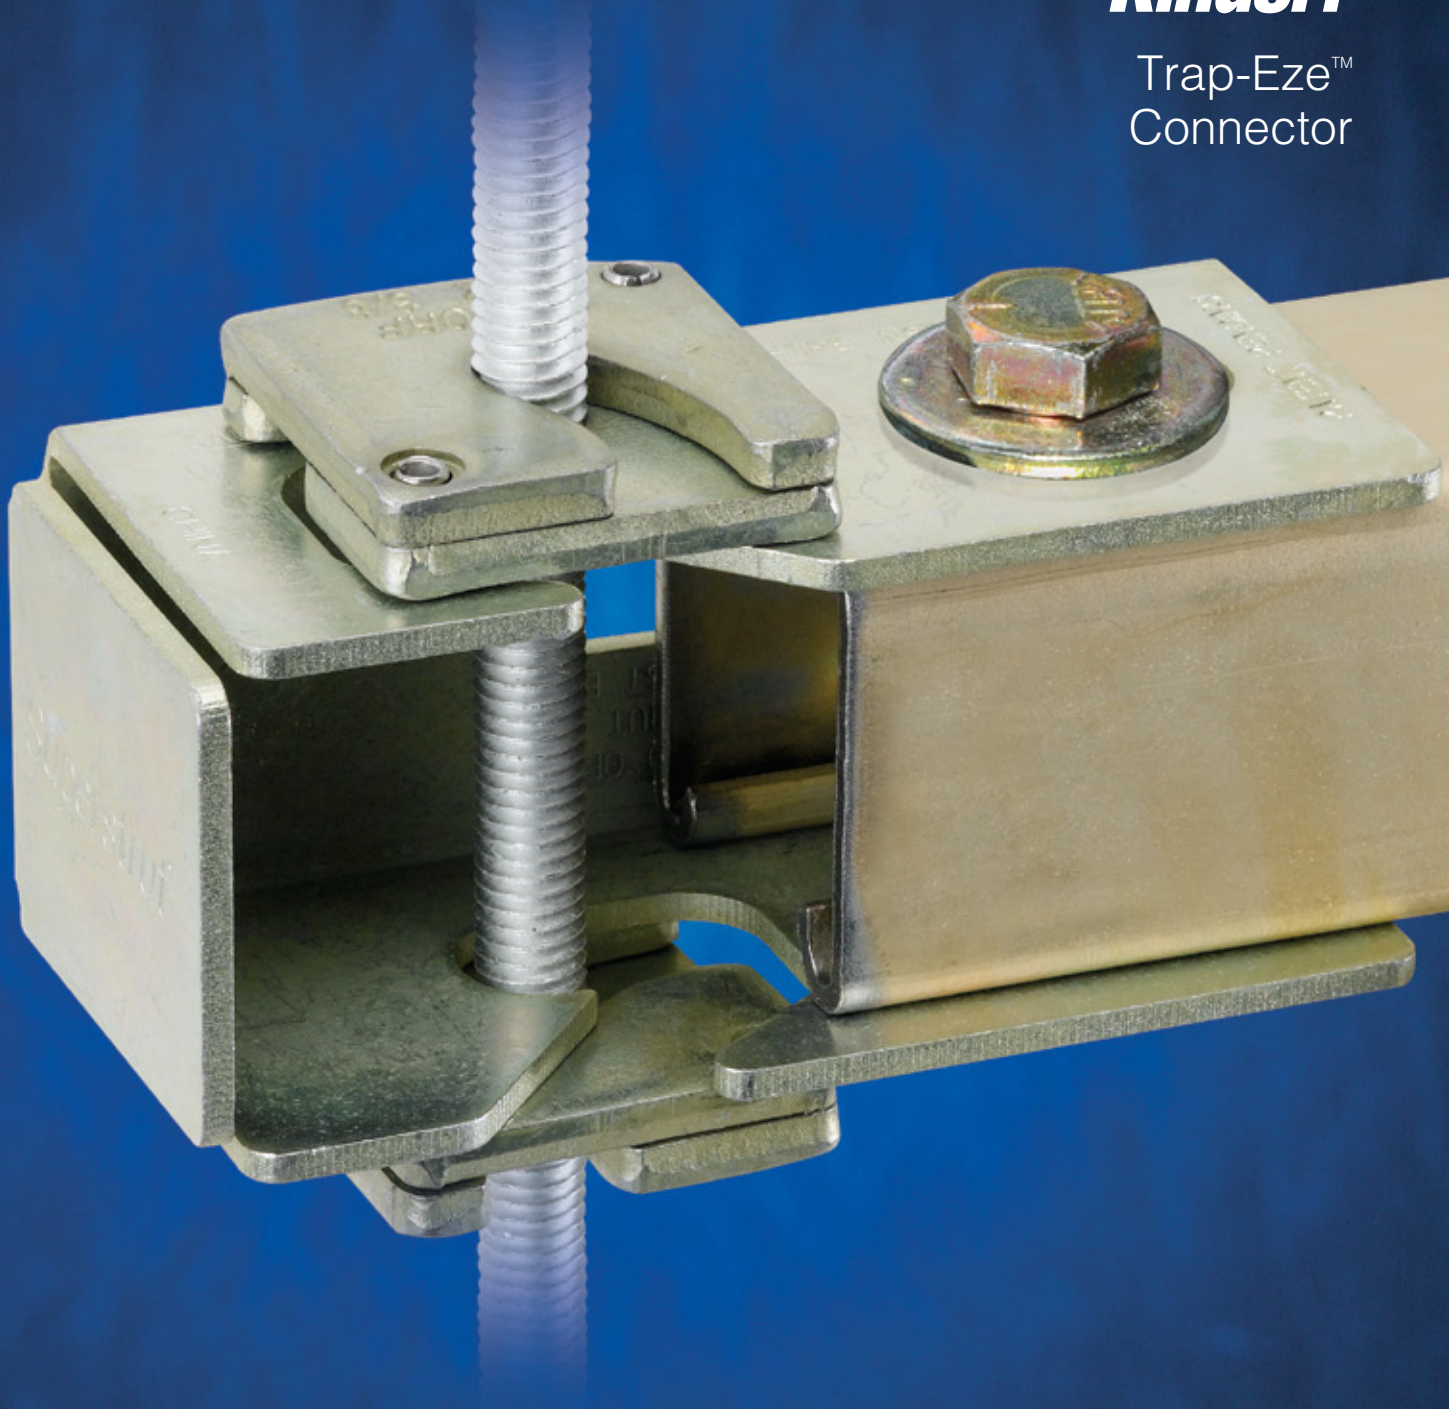

Thomas & Betts

***Retro-Fit an Existing
Trapeze with Ease!***

Kindorf[®]

Trap-Eze[™]
Connector

Kindorf®

Trap-Eze™ Connector

Handle Retro-Fit Trapeze Applications with Ease!

The innovative Kindorf Trap-Eze Connector changes a time-consuming retro-fit trapeze application into a streamlined process. Using a Kindorf Trapnut® Strut Fastener, the new Trap-Eze Connector can be easily installed above or to the side of an existing assembly, eliminating the need to disassemble and reassemble the trapeze. It is designed for use with shorter strut lengths that can vary in length by as much as an inch, so the strut can be rough cut versus labor-intense precision cuts.

- Easily installs above or to the side of an existing assembly, eliminating the need to disassemble and reassemble the trapeze
- Connectors can be reused upon disassembly of a trapeze
- Designed for either 3/8" and 1/2" threaded rod
- Designed for use with the innovative Kindorf Trapnut® Strut Fastener, which can take up to 43% less time than standard nuts and washers on retro-fit trapeze applications
- View window provides safety zone for strut length

Takes up to **43% less time** on retrofit applications than standard nuts and bolts

Easily installs above existing trapeze

Can be used to extend existing trapeze

Designed for use with the innovative Kindorf Trapnut® Strut Fastener

View window provides strut length safety zone for rough cuts versus precision cuts

Unique safety slot maintains bracket position on threaded rod and prevents disengagement of the trapeze system

Kindorf Trapnut® Strut Fastener