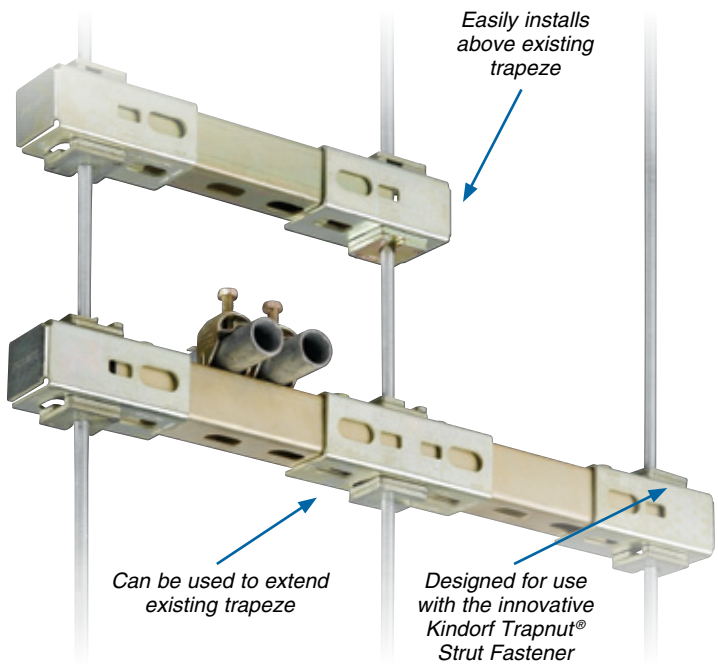

Thomas & Betts

***Retro-Fit an Existing
Trapeze with Ease!***

Kindorf[®]

Trap-Eze[™]
Connector

Kindorf®

Trap-Eze™ Connector

Handle Retro-Fit Trapeze Applications with Ease!

The innovative Kindorf Trap-Eze Connector changes a time-consuming retro-fit trapeze application into a streamlined process. Using a Kindorf Trapnut® Strut Fastener, the new Trap-Eze Connector can be easily installed above or to the side of an existing assembly, eliminating the need to disassemble and reassemble the trapeze. It is designed for use with shorter strut lengths that can vary in length by as much as an inch, so the strut can be rough cut versus labor-intense precision cuts.

- Easily installs above or to the side of an existing assembly, eliminating the need to disassemble and reassemble the trapeze
- Connectors can be reused upon disassembly of a trapeze
- Designed for either 3/8" and 1/2" threaded rod
- Designed for use with the innovative Kindorf Trapnut® Strut Fastener, which can take up to 43% less time than standard nuts and washers on retro-fit trapeze applications
- View window provides safety zone for strut length

Takes up to **43% less time** on retrofit applications than standard nuts and bolts

Easily installs above existing trapeze

Can be used to extend existing trapeze

Designed for use with the innovative Kindorf Trapnut® Strut Fastener

View window provides strut length safety zone for rough cuts versus precision cuts

Unique safety slot maintains bracket position on threaded rod and prevents disengagement of the trapeze system

Kindorf Trapnut® Strut Fastener